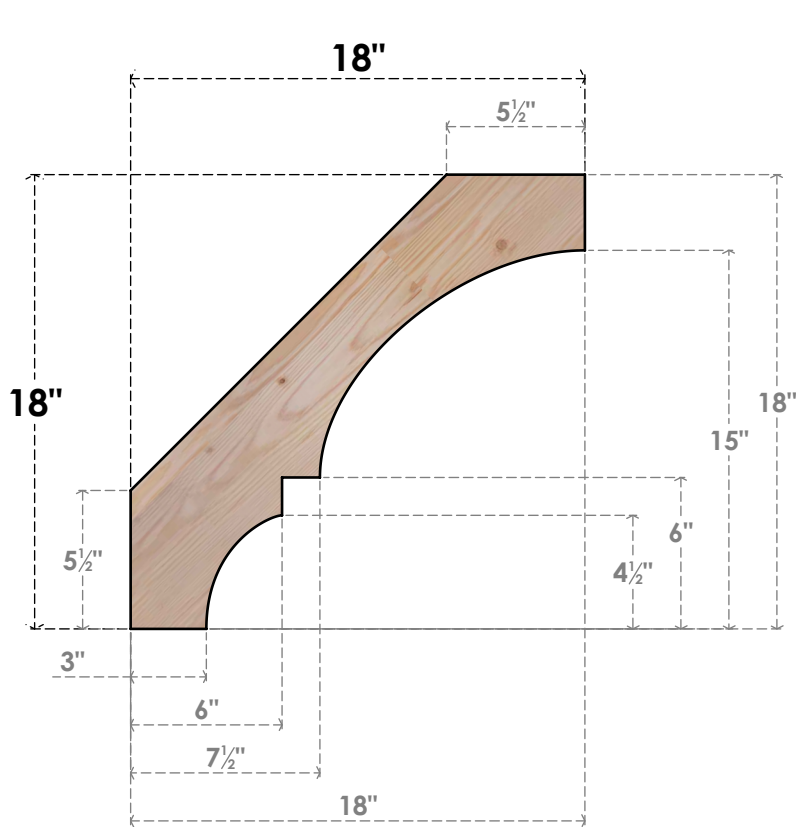

BRC06X18X18BOA00SDF

5 1/2"W X 18"D X 18"H BALBOA SMOOTH BRACE, DOUGLAS FIR

SIDE

FRONT

EKENA MILLWORK
2300 WEST MAIN ST.
CLARKSVILLE, TX 75426
TOLL FREE: 866-607-0453
WWW.EKENAMILLWORK.COM

NOTES

1. INSTALLATION TO BE COMPLETED IN ACCORDANCE WITH MANUFACTURER'S SPECIFICATIONS.
2. DRAWING MAY NOT BE TO SCALE
3. THIS DRAWING IS INTENDED FOR DESIGN AND PLANNING PURPOSES ONLY.
4. ALL INFORMATION CONTAINED HEREIN WAS CURRENT AT THE TIME OF DEVELOPMENT BUT MUST BE REVIEWED AND APPROVED BY THE PRODUCT MANUFACTURER TO BE CONSIDERED ACCURATE.
5. PRODUCTS ARE NOT KILN DRIED. THIS ITEM IS UNIQUE AND WILL CONTAIN THE NATURAL VARIATIONS THAT THE WOOD SPECIES OFFERS. THIS MAY RESULT IN VARIATIONS UP TO 1/4"